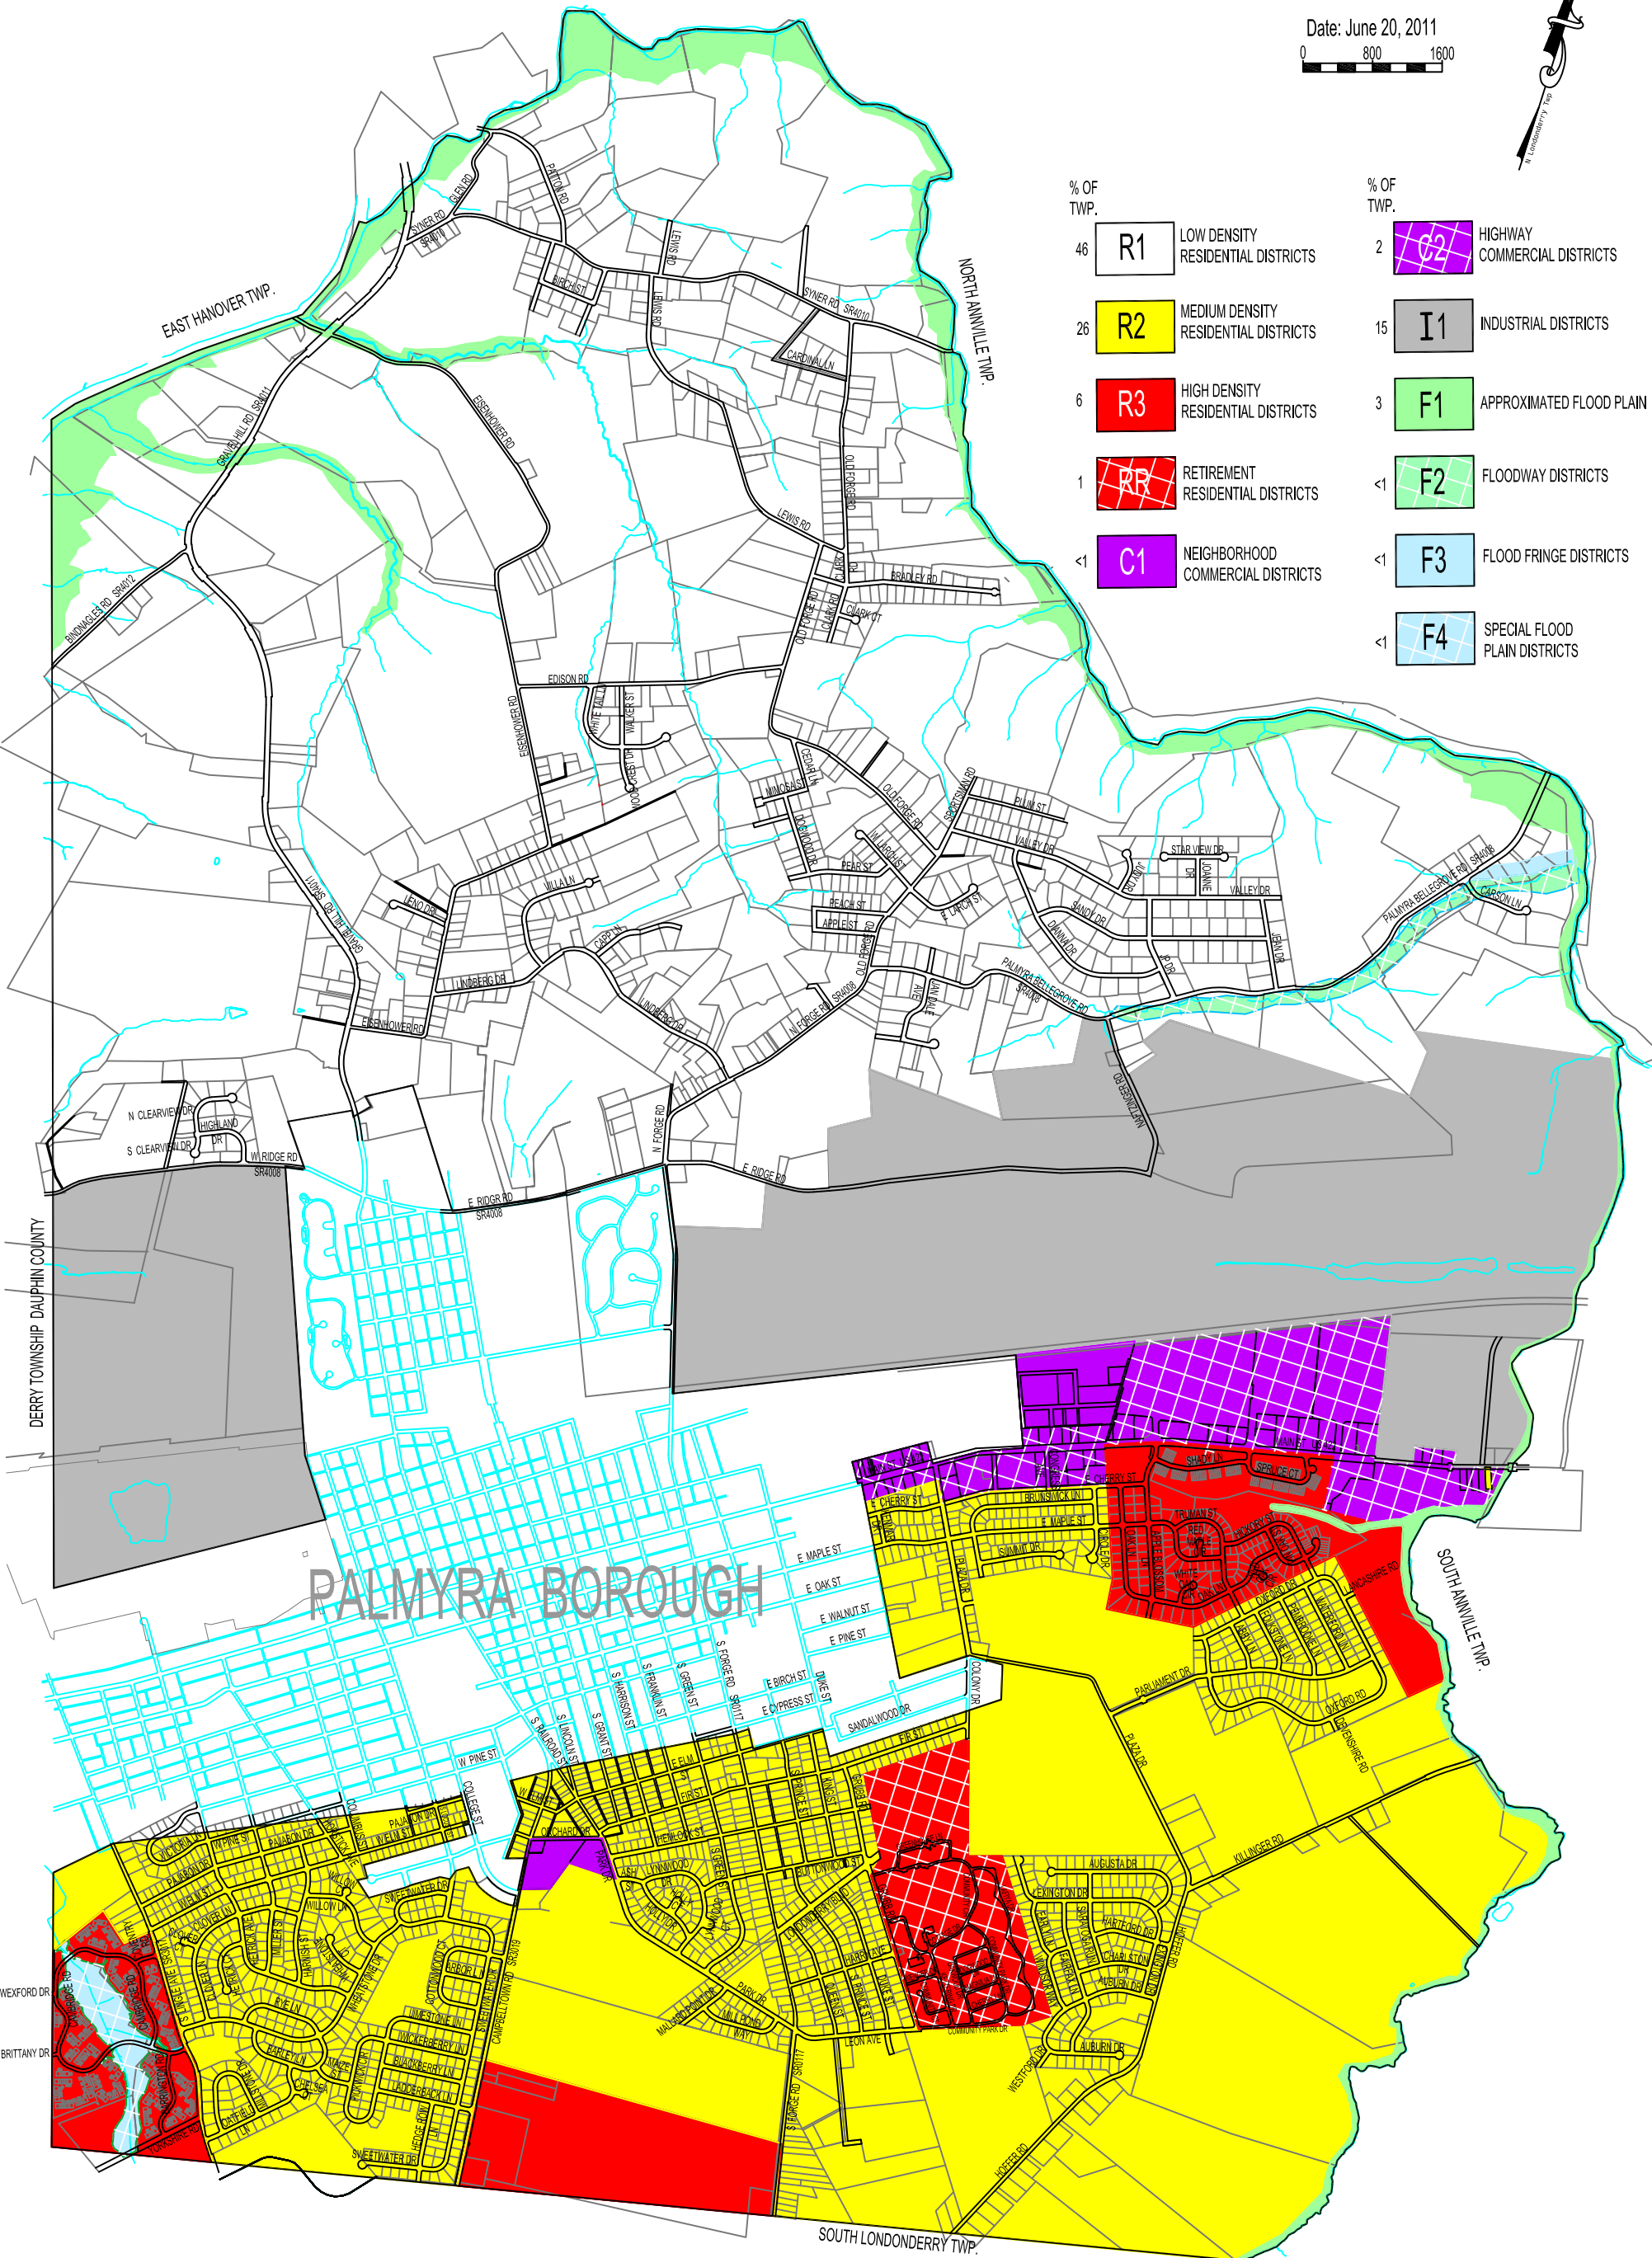

# NORTH LONDONDERRY TOWNSHIP ZONING MAP

655 EAST RIDGE ROAD PALMYRA PA 17078 LEBANON COUNTY

Date: June 20, 2011

% OF TWP.		% OF TWP.	
46	<b>R1</b> LOW DENSITY RESIDENTIAL DISTRICTS	2	<b>C2</b> HIGHWAY COMMERCIAL DISTRICTS
26	<b>R2</b> MEDIUM DENSITY RESIDENTIAL DISTRICTS	15	<b>I1</b> INDUSTRIAL DISTRICTS
6	<b>R3</b> HIGH DENSITY RESIDENTIAL DISTRICTS	3	<b>F1</b> APPROXIMATED FLOOD PLAIN
1	<b>RR</b> RETIREMENT RESIDENTIAL DISTRICTS	<1	<b>F2</b> FLOODWAY DISTRICTS
<1	<b>C1</b> NEIGHBORHOOD COMMERCIAL DISTRICTS	<1	<b>F3</b> FLOOD FRINGE DISTRICTS
		<1	<b>F4</b> SPECIAL FLOOD PLAIN DISTRICTS

PALMYRA BOROUGH

DERRY TOWNSHIP DAUPHIN COUNTY

WIXFORD DR  
BRITANNY DR

SOUTH LONDONDERRY TWP.

SOUTH ANVILLE TWP.

EAST HANOVER TWP.

NORTH ANVILLE TWP.